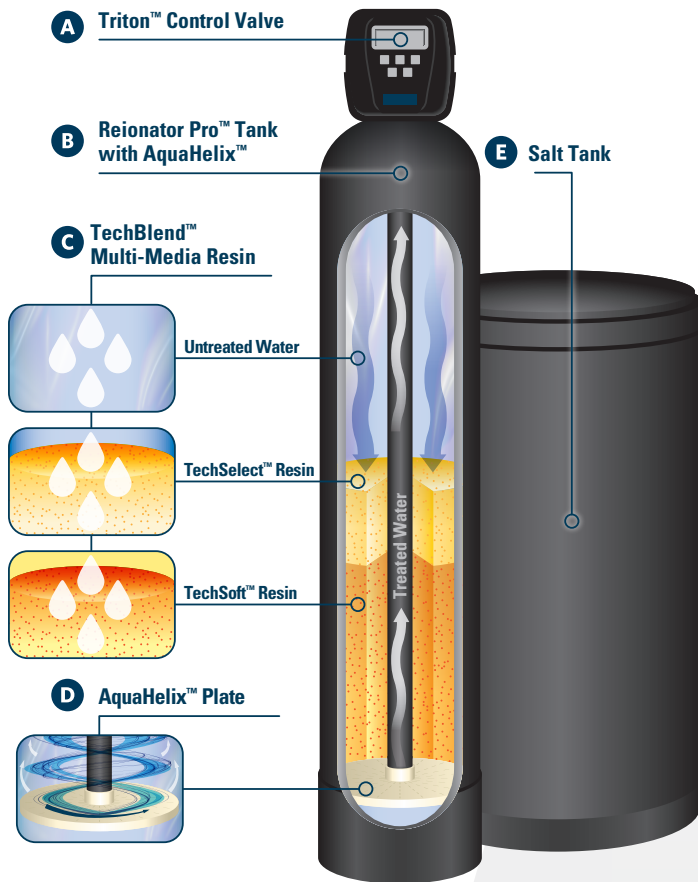

THE SYSTEM

A Triton™ Control Valve

Our workhorse electronic metered control with high-efficiency programming that anticipates usage, making it 40% more efficient in energy, water and salt conservation. The user-friendly interface and built-in diagnostic service features make your system smart, but very easy to operate.

B Composite Tank

Our high-pressure composite tank is built to resist corrosion and high water pressure, providing you with peace of mind.

C Ion-balanced Treatment Technology

This innovative technique allows the Reionator Pro™ to provide you with the best in water softening; addressing hard water, iron*, lead*, sulfates*, nitrates*, and chlorine.

D Embedded AquaHelix™ Plate

This revolutionary technology is designed to provide optimum water flow through the system, effective use of the TechBlend™ media, and incredibly efficient performance for resin cleaning.

E High-capacity Salt Tank

A molded, durable salt tank creates a regeneration salt (brine) solution and includes commercial-grade parts and components like an overflow safety valve to make sure it keeps your system performing at its peak while protecting you and your home.

HOW IT WORKS

1. 1 Untreated water flows through the upper distribution cone where it is prepared to be processed.
2. 2 Positively charged TechSelect™ resin reduces aesthetic chlorine taste and odor while creating a water that feels fantastic.
3. 3 Negatively charged TechSoft™ resin softens water by reducing calcium and magnesium.
4. 4 Filtered water flows effortlessly through the AquaHelix™ plate and is delivered to your home providing better tasting/smelling water, and cleaner laundry, softer skin, easier cleaning, as well as soap, energy, and appliance savings.
5. 5 When the TechBlend™ resin is ready to be cleaned and recharged, the system uses a brine (sodium or potassium) solution in concert with the AquaHelix™ plate to efficiently lift and clean the resin while providing significant salt and water savings due to its revolutionary design.

*Internal data only. Level of reduction has not been verified by IAPMO R&T

SYSTEM FEATURES

- New proprietary AquaHelix™ water distribution technology
- WaterTech Triton water softening smart valve—most efficient and effective on the market
- Long-lasting industrial-grade components that just keep on working
- Multiresin blend that performs way beyond simple water softening
- Best-in-industry Limited Lifetime Warranty that stands behind the industrial-grade components
- IAPMO R&T—certified to NSF Standards 42 and 44—the UPC symbol proves it does what we say it does

Powered by
AquaHelix™
Better Technology. Better Water.